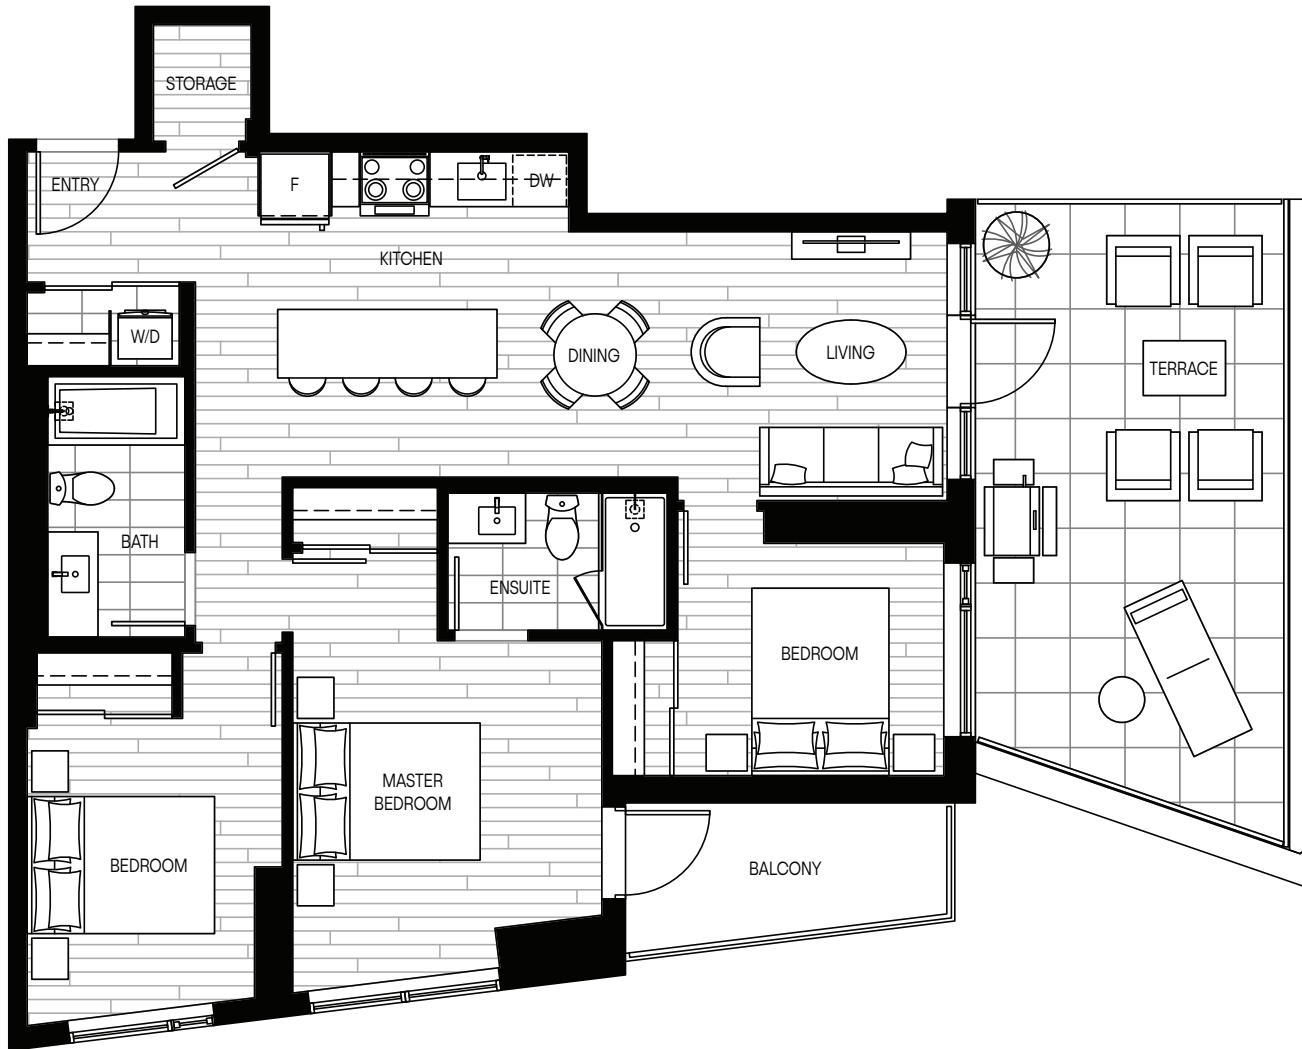

PLAN G2 3 BEDROOM

Interior: 992 sf
Exterior: 310 sf