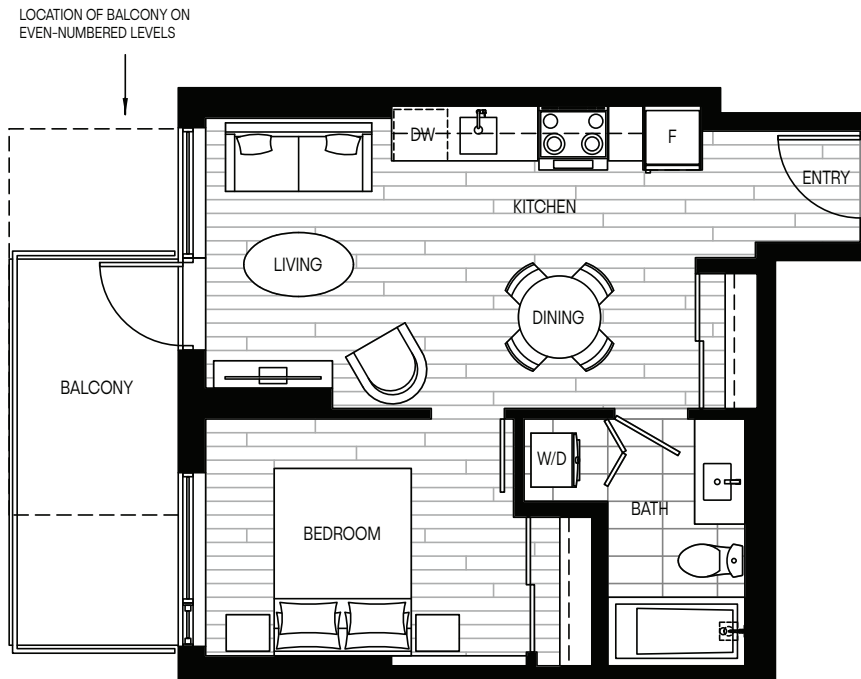

PLAN E 1 BEDROOM

Interior: 465 sf

Exterior: 85 sf