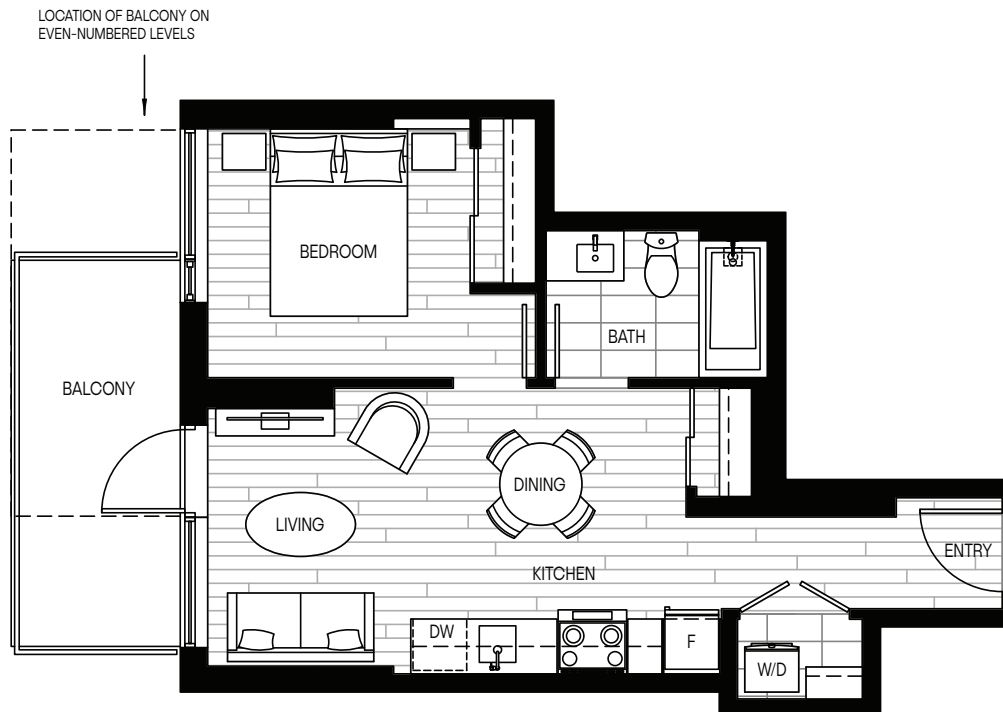

PLAN D 1 BEDROOM

Interior: 476-483 sf

Exterior: 85 sf