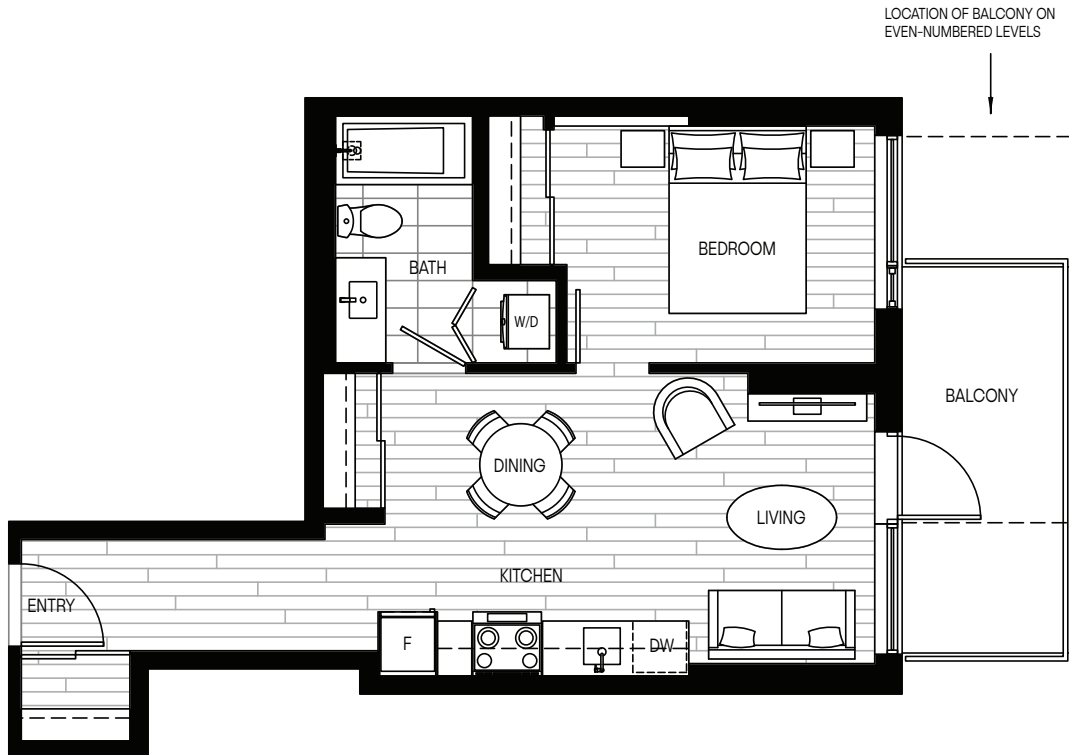

PLAN A2 1 BEDROOM

Interior: 514 sf
Exterior: 85 sf