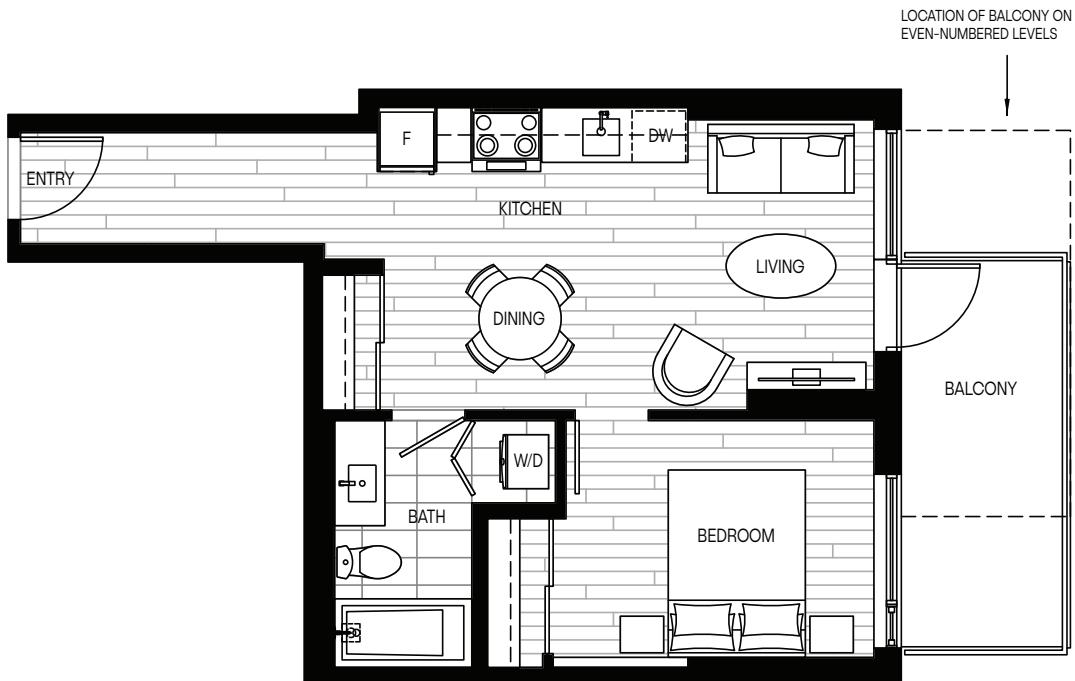

PLAN A 1 BEDROOM

Interior: 499 sf

Exterior: 85 sf